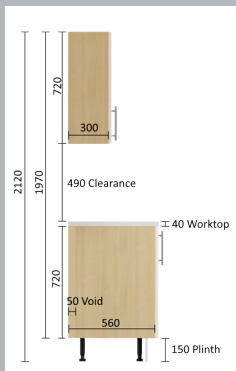

CONVENTIONAL CORNER WALL SET-UP

WE RECOMMEND ONLY CONVENTIONAL CORNER BASE UNITS BE PLANNED UNDER CONVENTIONAL WALL UNITS.

MOH60S	MOH60D	MOH602	MOH601	MF55	MF73	ML30	ML40	MF50	ML60
Single Oven	Double Oven	Double Oven 2 Drawer	Double Oven & Combi	Fridge, Freezer 50/50	Fridge, Freezer 70/30	300 Larder Unit	400 Larder Unit	500 Larder Unit	600 Larder Unit