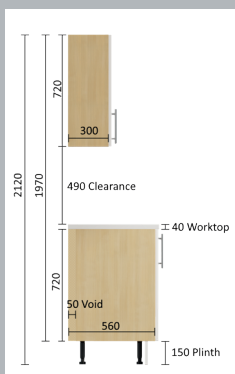

CONVENTIONAL CORNER WALL SET-UP

WE RECOMMEND ONLY CONVENTIONAL CORNER BASE UNITS BE PLANNED UNDER CONVENTIONAL WALL UNITS.

MOH60S	MOH60D	MOH602	MOH601	MF55	MF73	ML30	ML40	MF50	ML60
Single Oven	Double Oven	Double Oven 2 Drawer	Double Oven & Combi	Fridge, Freezer 50/50	Fridge, Freezer 70/30	300 Larder Unit	400 Larder Unit	500 Larder Unit	600 Larder Unit